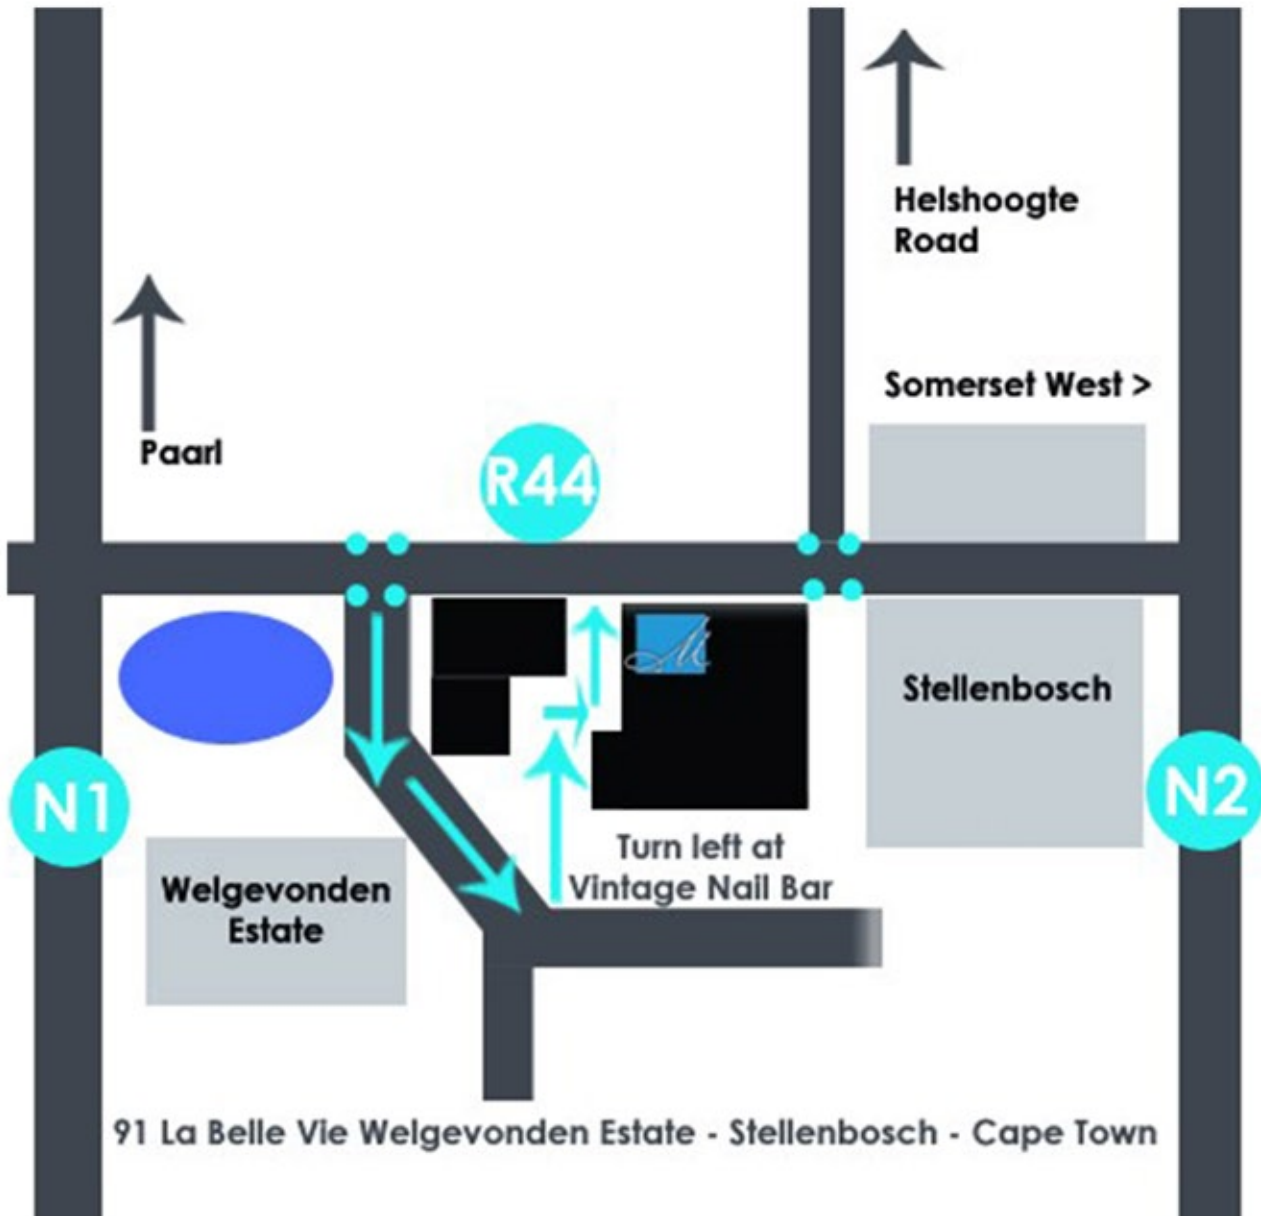

madeleen
EFFORTLESS BEAUTY

• BRIDAL • BEAUTY

• HEALTH • LASER

91 La Belle Vie Welgevonden Estate - Stellenbosch - Cape Town

www.madeleen.co.za

+27(0) 21 889 5374

+27(0) 82 662 8216

info@madeleen.co.za

www.facebook.com/madeleenhealthandbeauty

[@MadeleenStudio](https://www.instagram.com/MadeleenStudio)

91 La Belle Vie, Welgevonden, Stellenbosch, 7600 South Africa

Reg. No. 76-4035